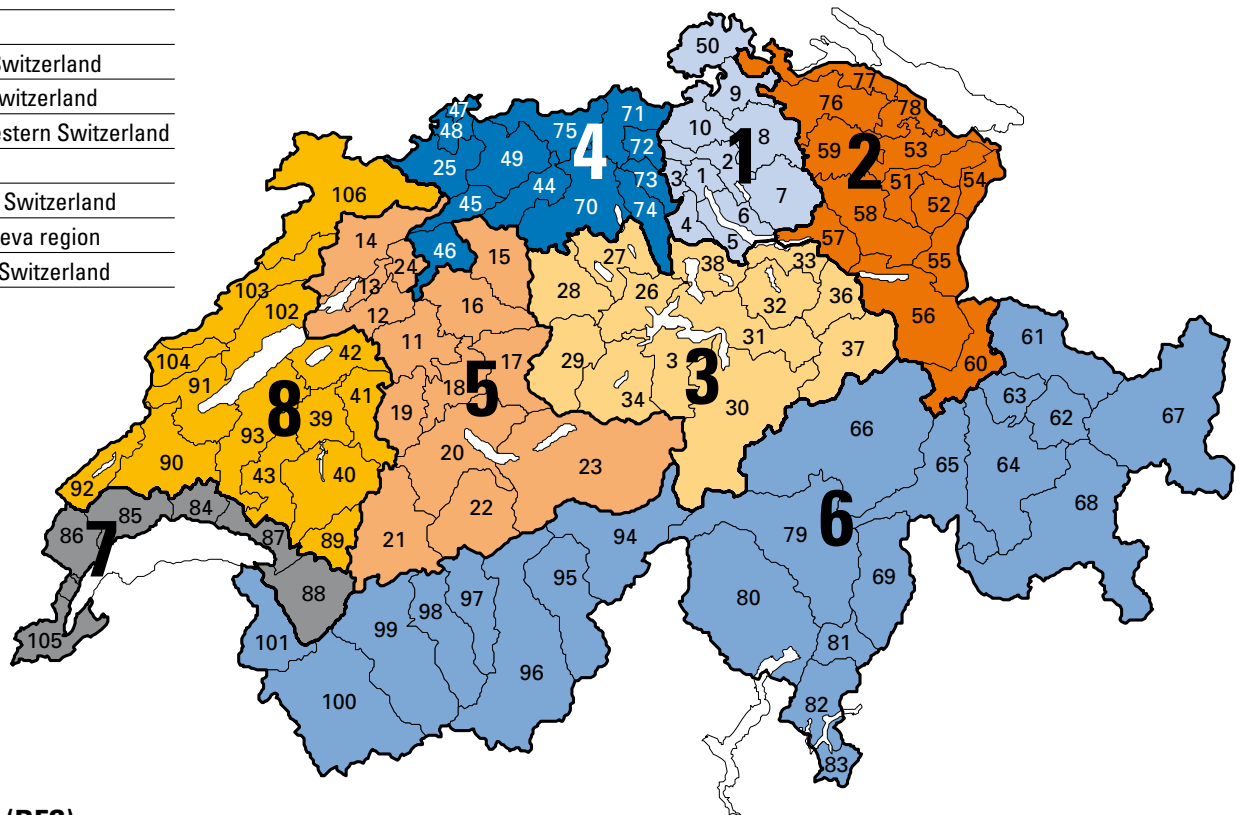

# Market regions

For the market report, Switzerland is divided into 106 so-called spatial mobility (MS) regions, based on the “mobilité spatiale” model (BFS, Berne 1994). These MS regions are grouped by Wüest&Partner into 8 market (monitoring) regions.

## Monitoring regions (Wüest & Partner)

1	Zurich
2	Eastern Switzerland
3	Central Switzerland
4	North-western Switzerland
5	Bern
6	Southern Switzerland
7	Lake Geneva region
8	Western Switzerland